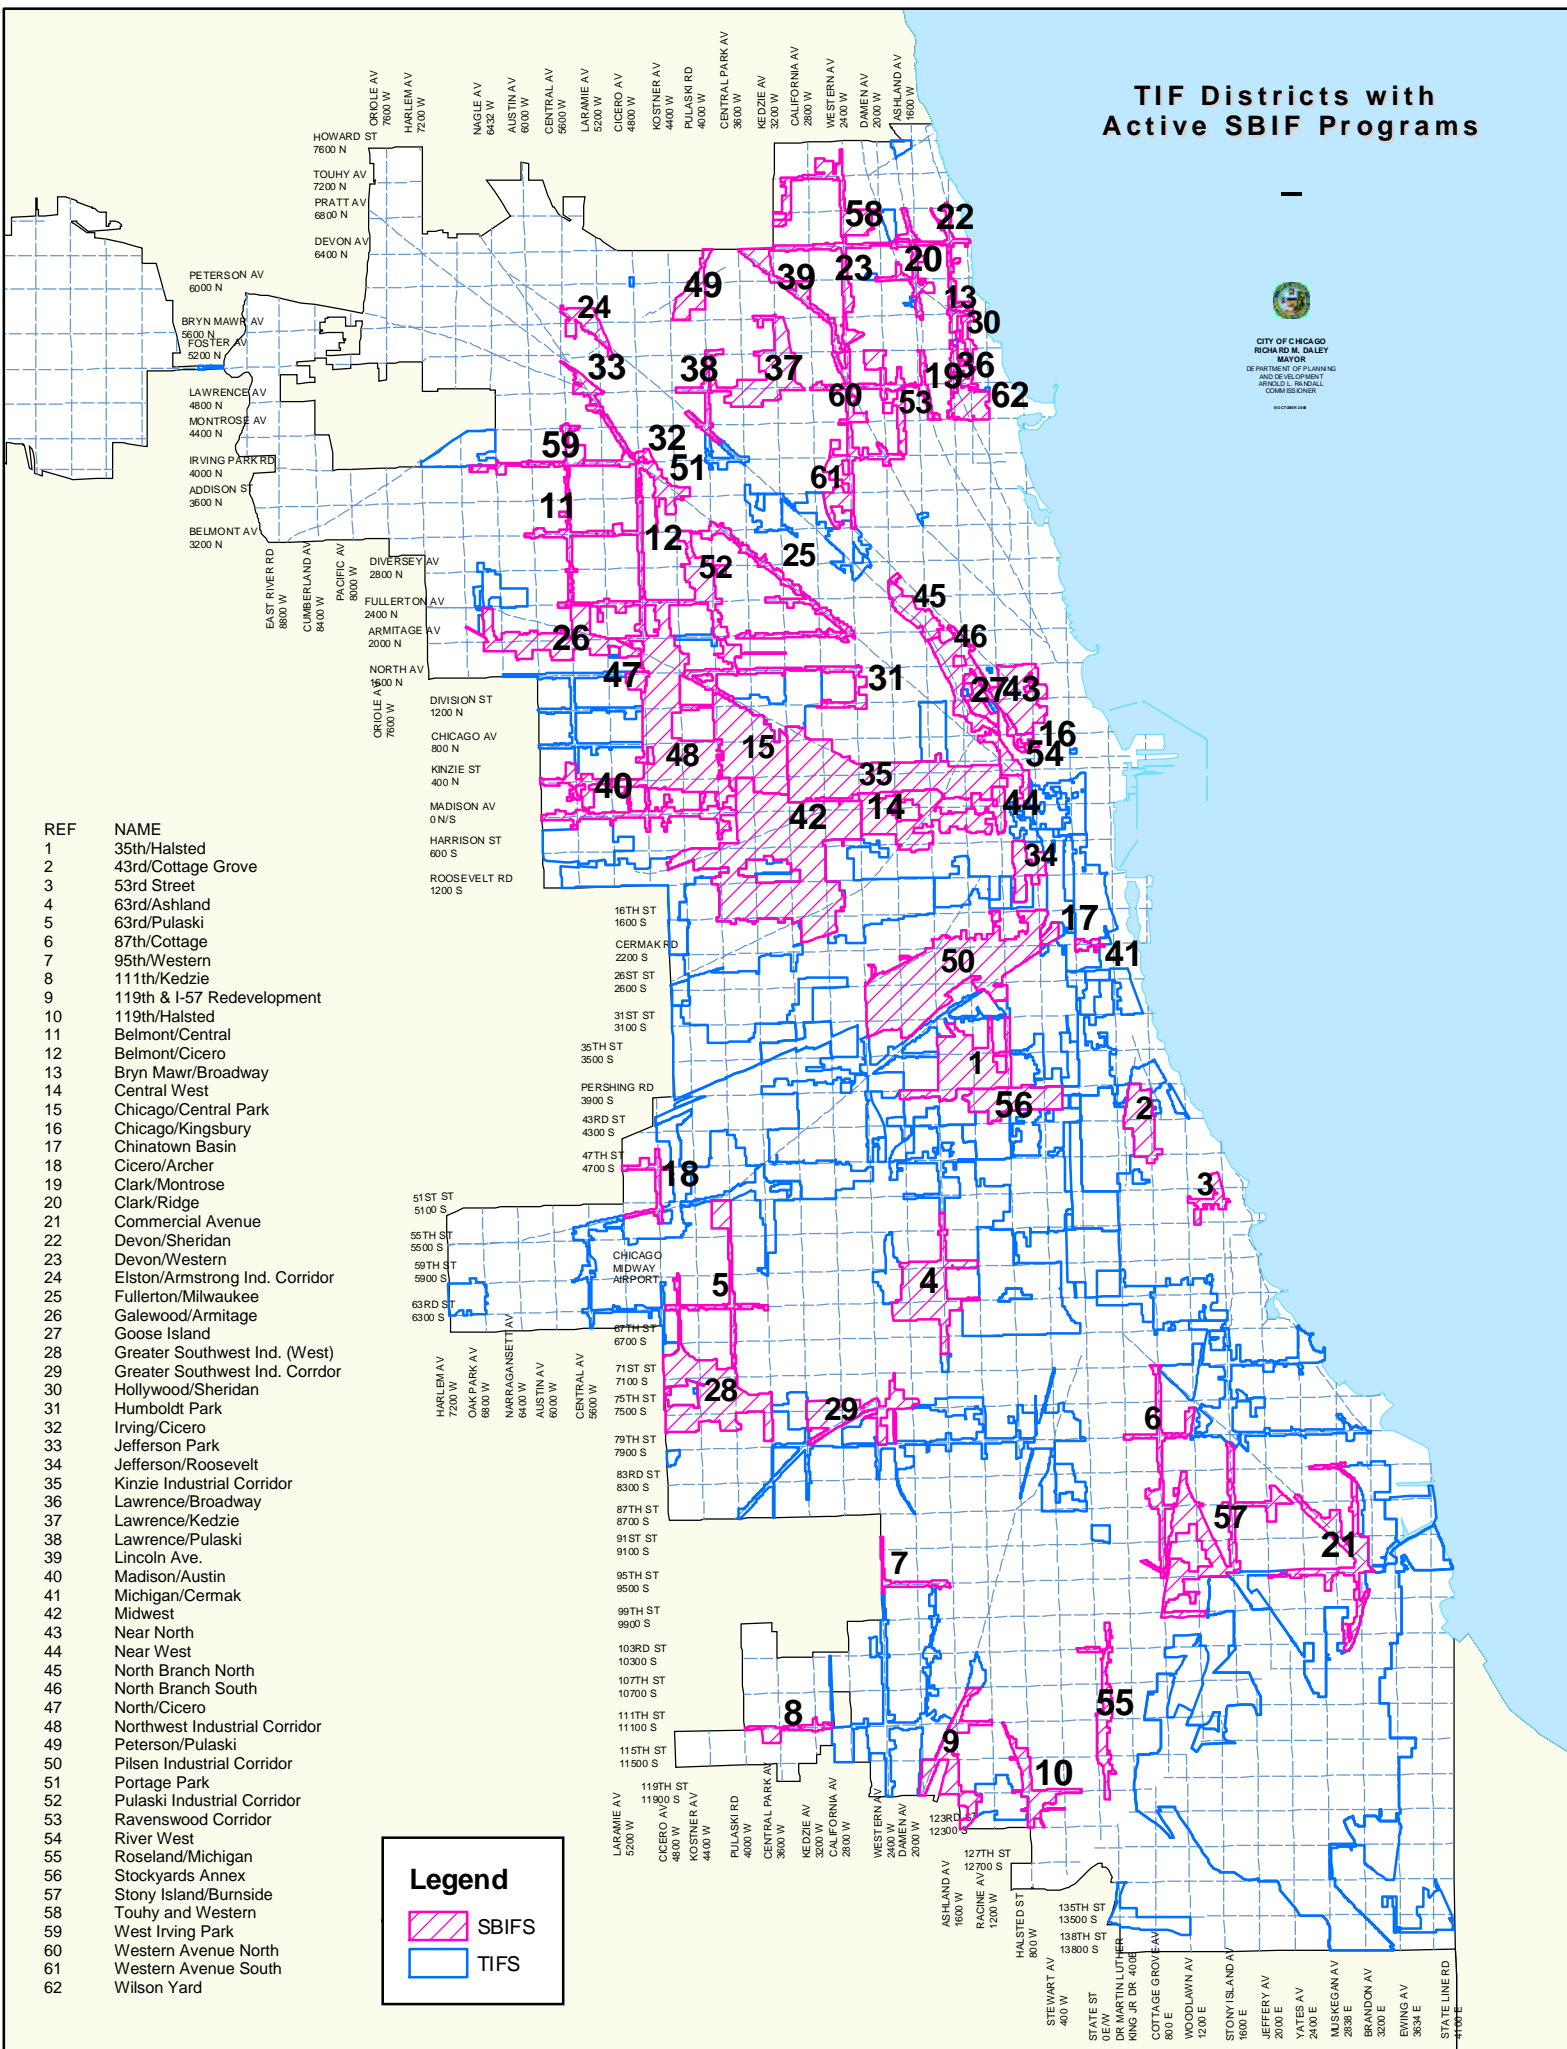

TIF Districts with Active SBIF Programs

REF	NAME
1	35th/Halsted
2	43rd/Cottage Grove
3	53rd Street
4	63rd/Ashland
5	63rd/Pulaski
6	87th/Cottage
7	95th/Western
8	111th/Kedzie
9	119th & I-57 Redevelopment
10	119th/Halsted
11	Belmont/Central
12	Belmont/Cicero
13	Bryn Mawr/Broadway
14	Central West
15	Chicago/Central Park
16	Chicago/Kingsbury
17	Chinatown Basin
18	Cicero/Archer
19	Clark/Montrose
20	Clark/Ridge
21	Commercial Avenue
22	Devon/Sheridan
23	Devon/Western
24	Elston/Armstrong Ind. Corridor
25	Fullerton/Milwaukee
26	Galewood/Armitage
27	Goose Island
28	Greater Southwest Ind. (West)
29	Greater Southwest Ind. Corridor
30	Hollywood/Sheridan
31	Humboldt Park
32	Irving/Cicero
33	Jefferson Park
34	Jefferson/Roosevelt
35	Kinzie Industrial Corridor
36	Lawrence/Broadway
37	Lawrence/Kedzie
38	Lawrence/Pulaski
39	Lincoln Ave.
40	Madison/Austin
41	Michigan/Cermak
42	Midwest
43	Near North
44	Near West
45	North Branch North
46	North Branch South
47	North/Cicero
48	Northwest Industrial Corridor
49	Peterson/Pulaski
50	Pilsen Industrial Corridor
51	Portage Park
52	Pulaski Industrial Corridor
53	Ravenswood Corridor
54	River West
55	Roseland/Michigan
56	Stockyards Annex
57	Stony Island/Burnside
58	Touhy and Western
59	West Irving Park
60	Western Avenue North
61	Western Avenue South
62	Wilson Yard

Legend

- SBIFS
- TIFS